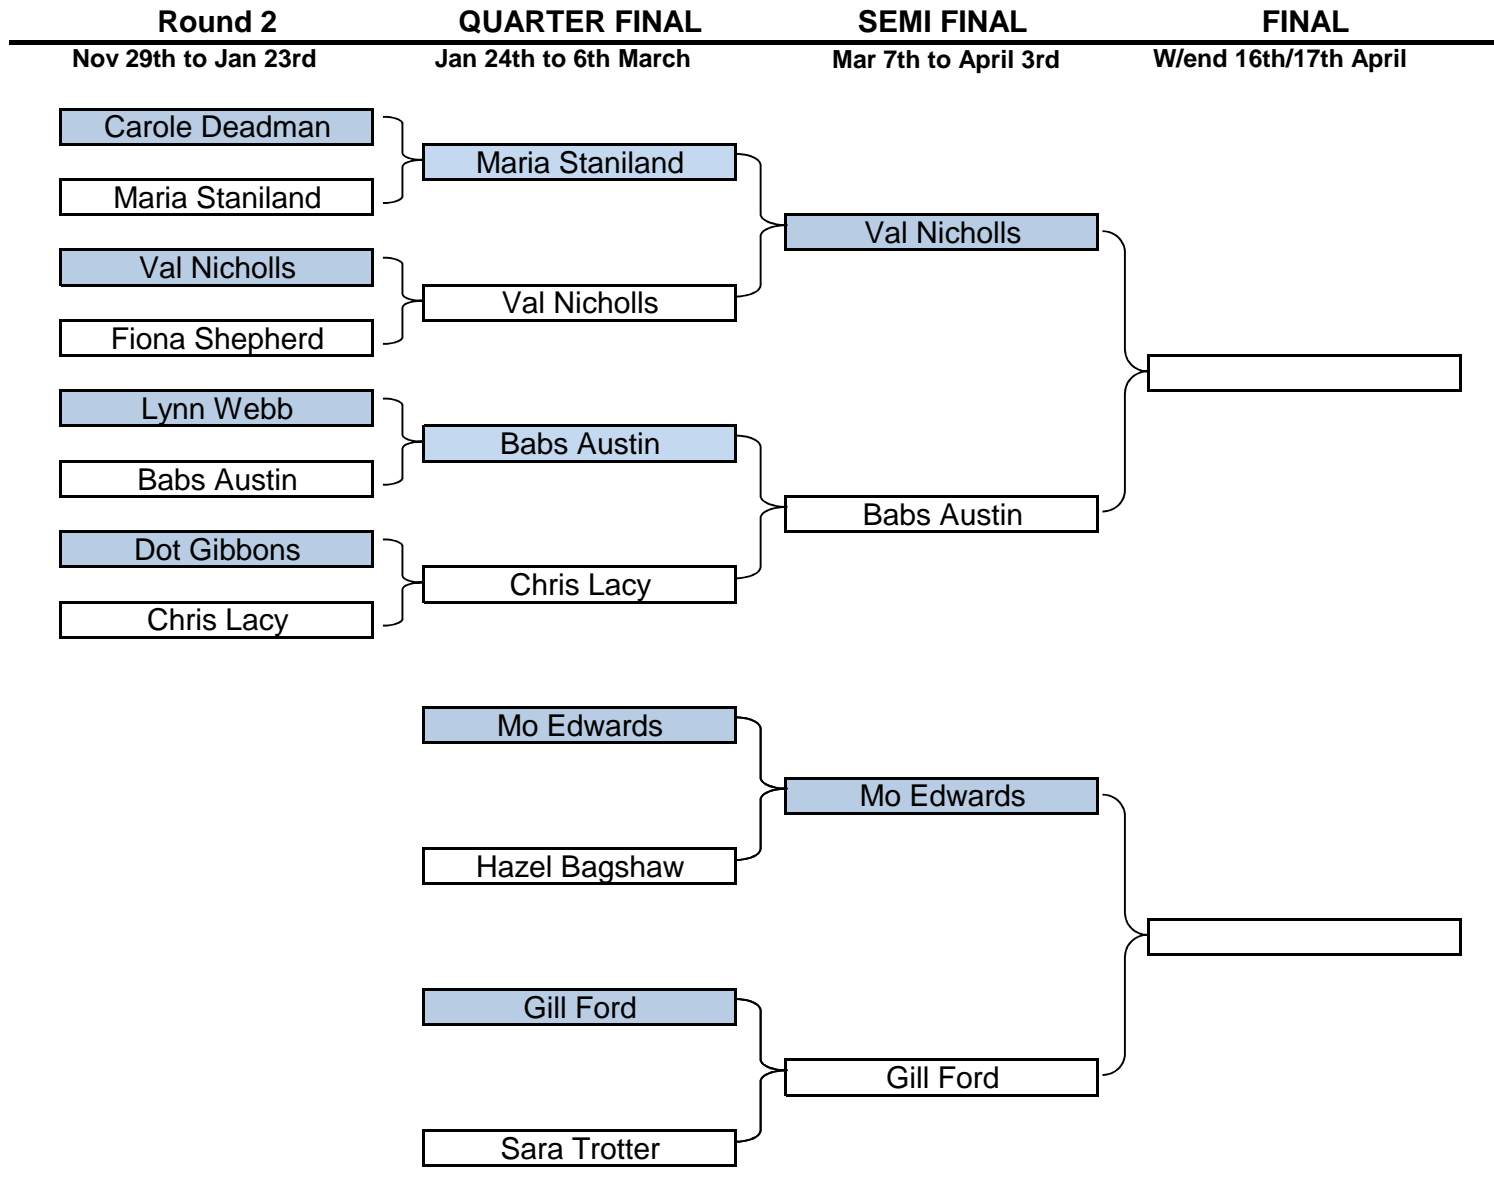

LADIES 2 BOWL SINGLES

1
2
3
4
5
6
7
8
9
10
11
12
13
14
15
16
17
18
19
20
21
22
23
24
25
26
27
28
29
30
31
32