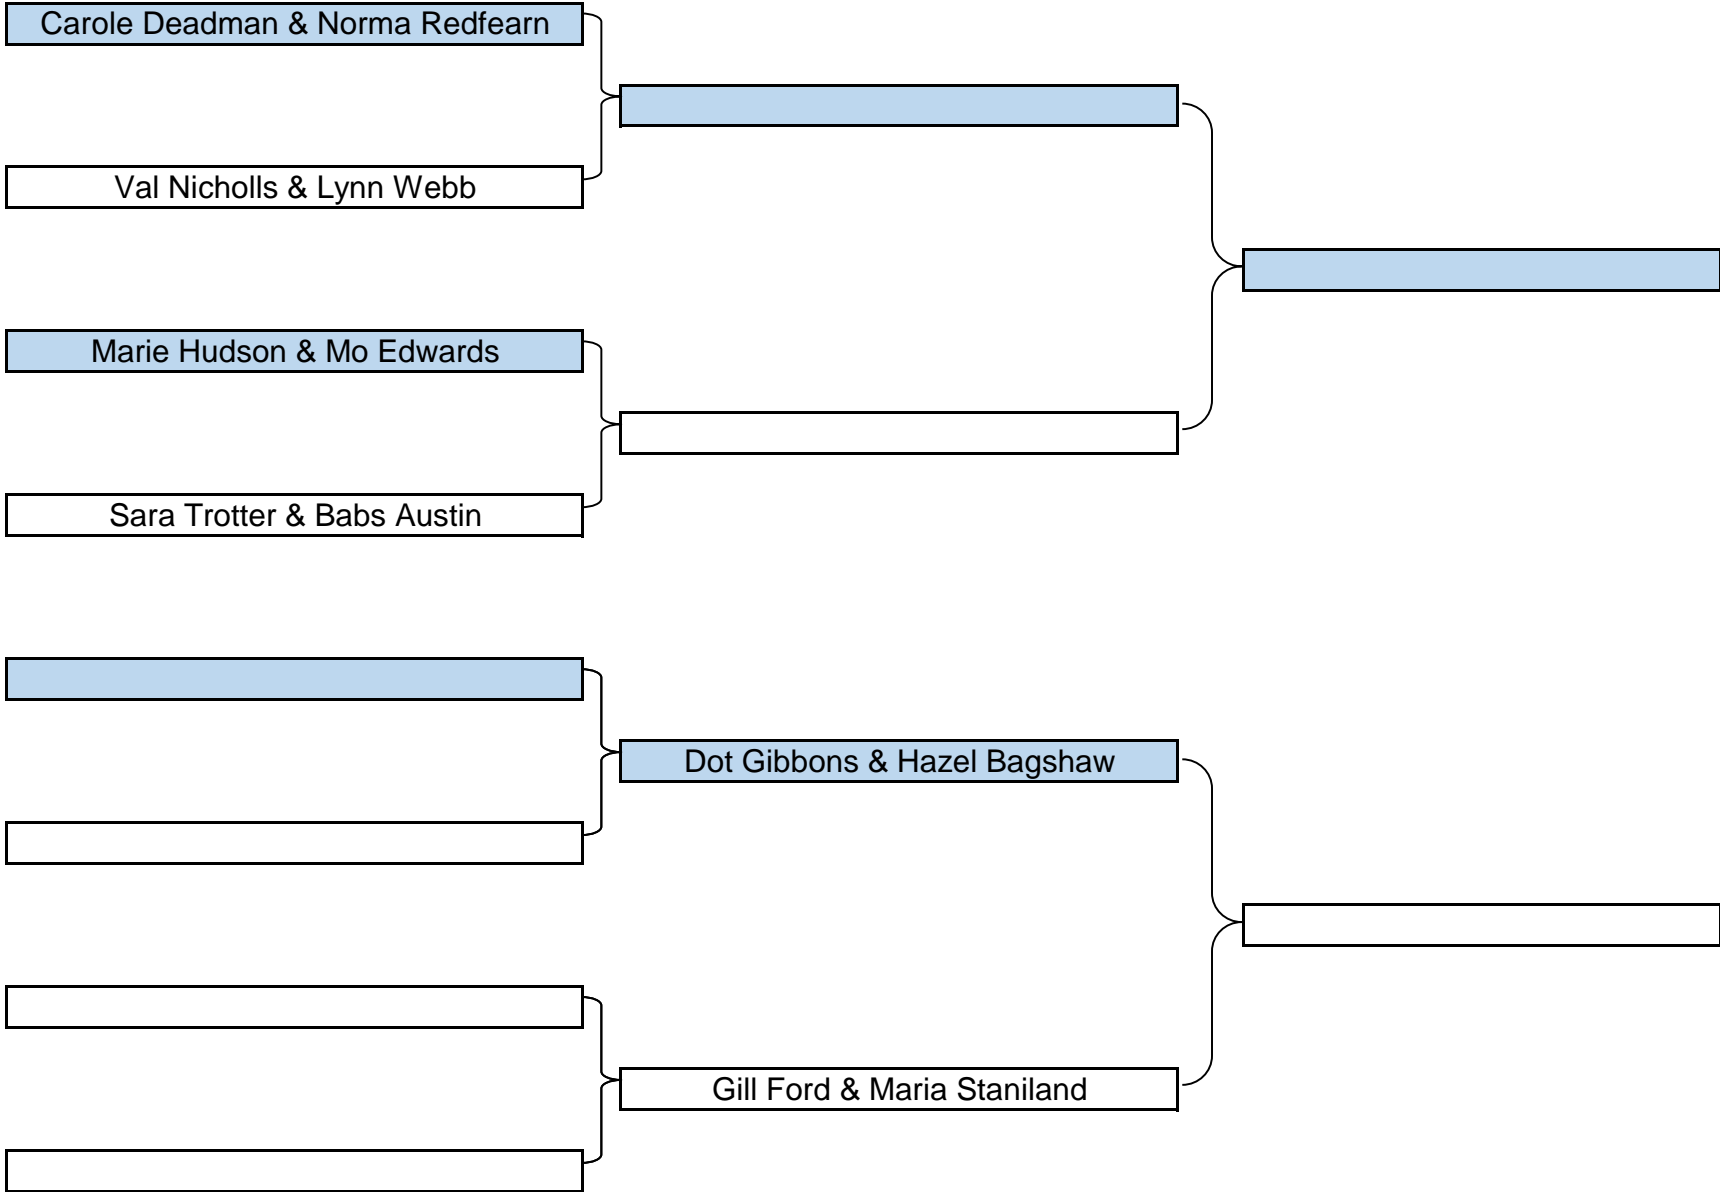

Ladies Pairs 2024 25

QUARTER FINAL   **SEMI FINAL**   **FINAL**
13th Jan to 9th Mar 25   10th Mar to 13th Apr 25   24th 25th 26th Apr 25