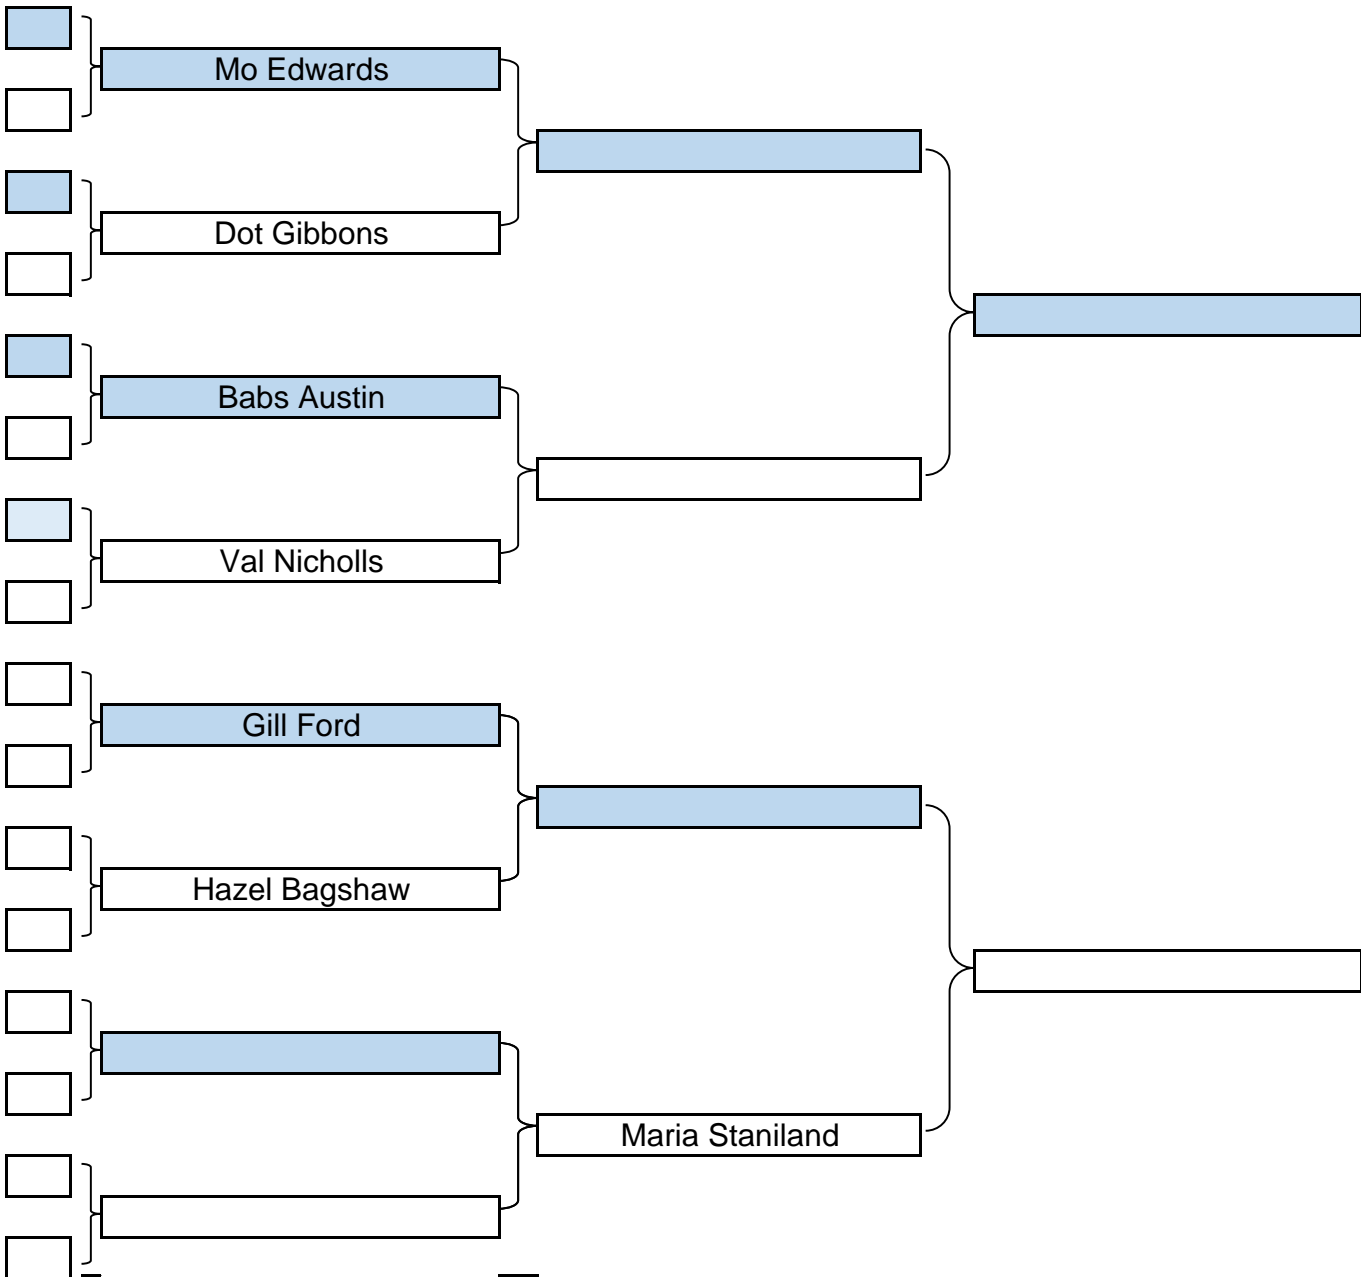

Ladies 2 BOWL SINGLES 2024 25

Challengers

QUARTER FINAL **SEMI FINAL** **FINAL**
13th Jan to 9th Mar 25 10th Mar to 13th Apr 25 24th 25th 26th April 25

Ladies 4 BOWL SINGLES 2024 25

CHALLENGERS

Round 2

11th Nov to 12th Jan 25

QUARTER FINAL

13th Jan to 9th Mar 25

SEMI FINAL

10th Mar to 13th Apr 25

FINAL

24th 25th 26th April 25

—

Ladies Pairs 2024 25