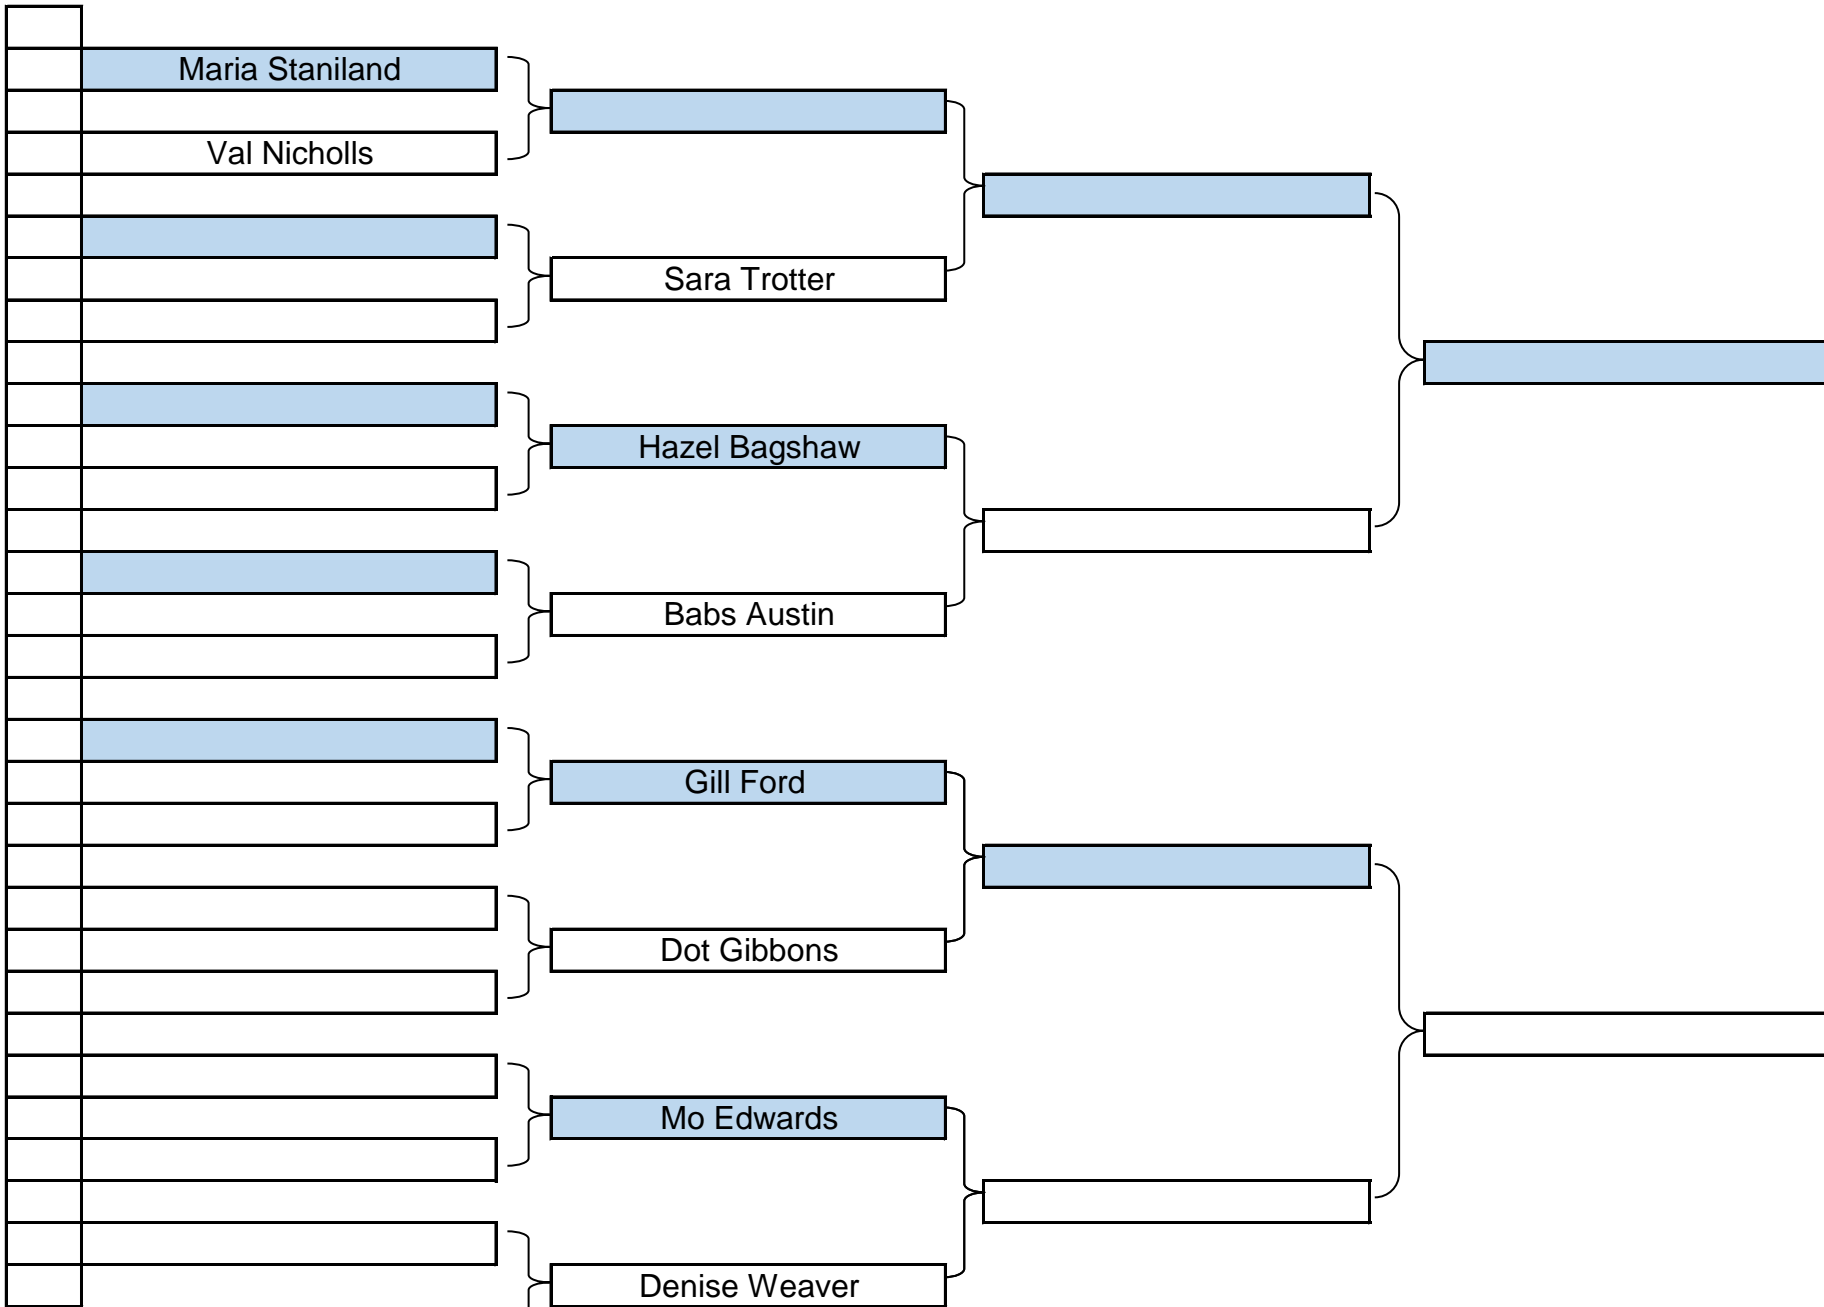

QUARTER FINAL

13th Jan to 9th Mar 25

SEMI FINAL

10th Mar to 13th Apr 25

FINAL

24th 25th 26th April 25

—

Ladies Pairs 2024 25