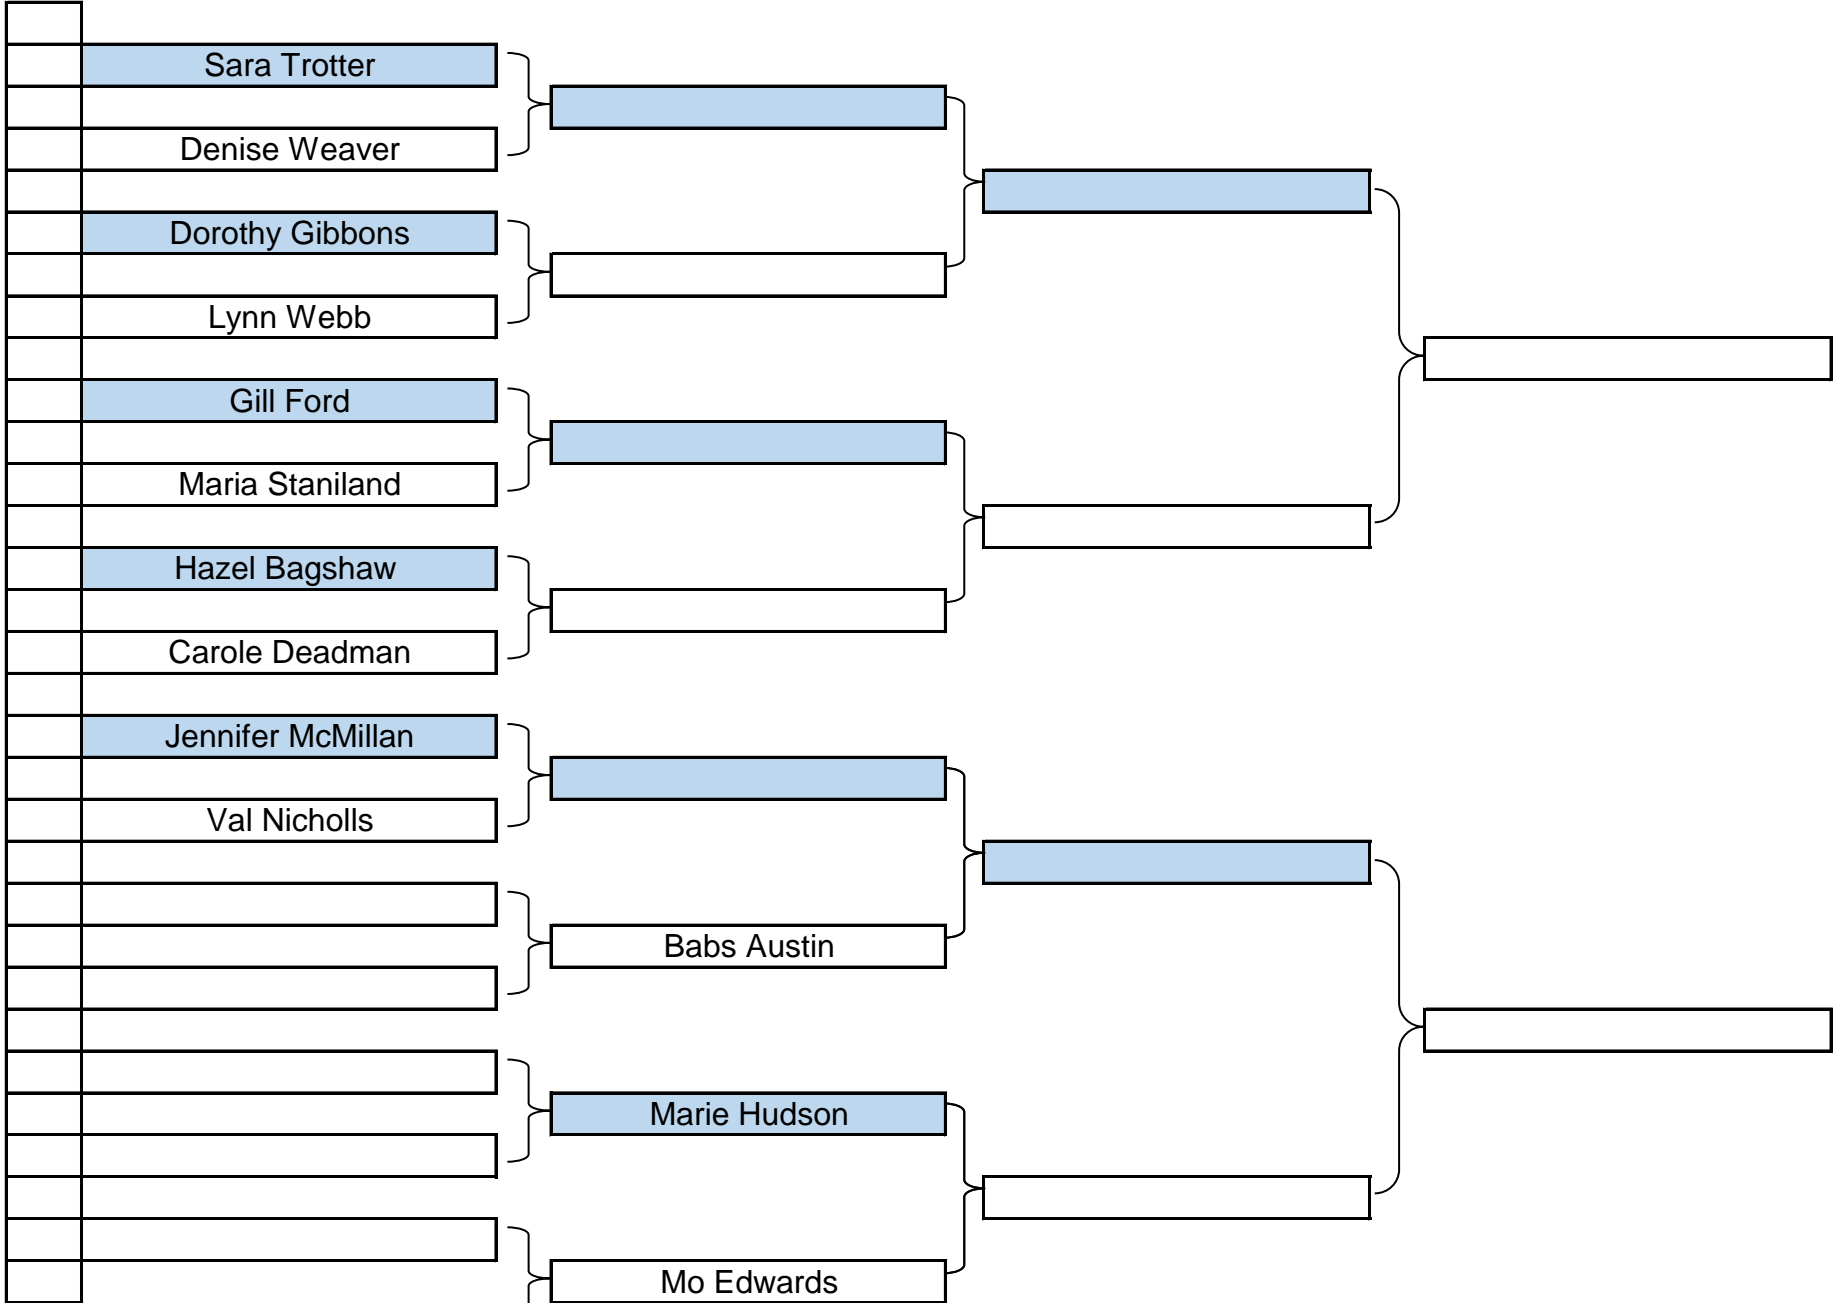

Ladies 4 BOWL SINGLES 2023 24

CHALLENGERS

Round 2

QUARTER FINAL

SEMI FINAL

FINAL

6th Nov to 14th Jan 24

15th Jan to 3rd Mar 24

4th Mar to 7th Apr 24

18th 19th 20th April 24