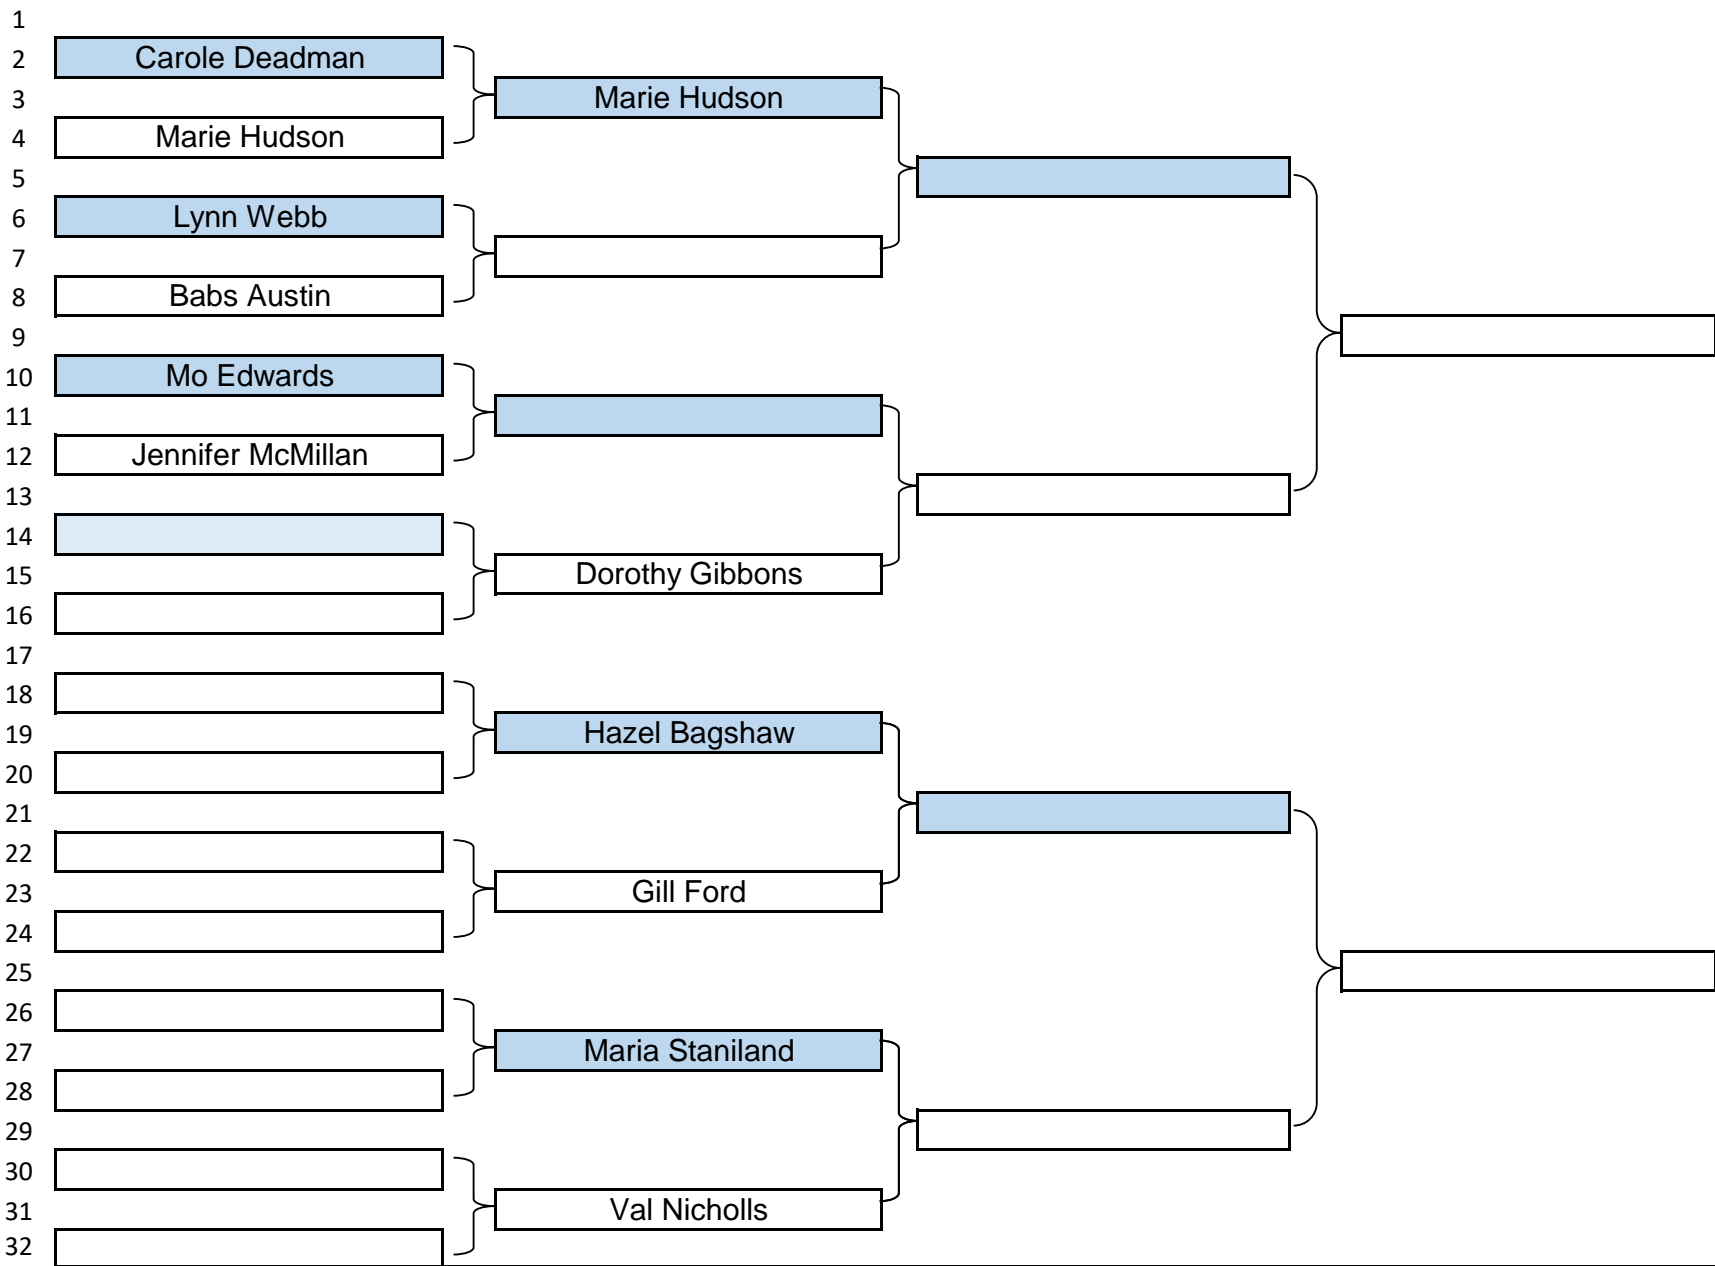

Ladies 2 BOWL SINGLES 2023 24

Challengers

Round 2	QUARTER FINAL	SEMI FINAL	FINAL
6th Nov to 14th Jan 24	15th Jan to 3rd Mar 24	4th Mar to 7th Apr 24	18th 19th 20th April 24