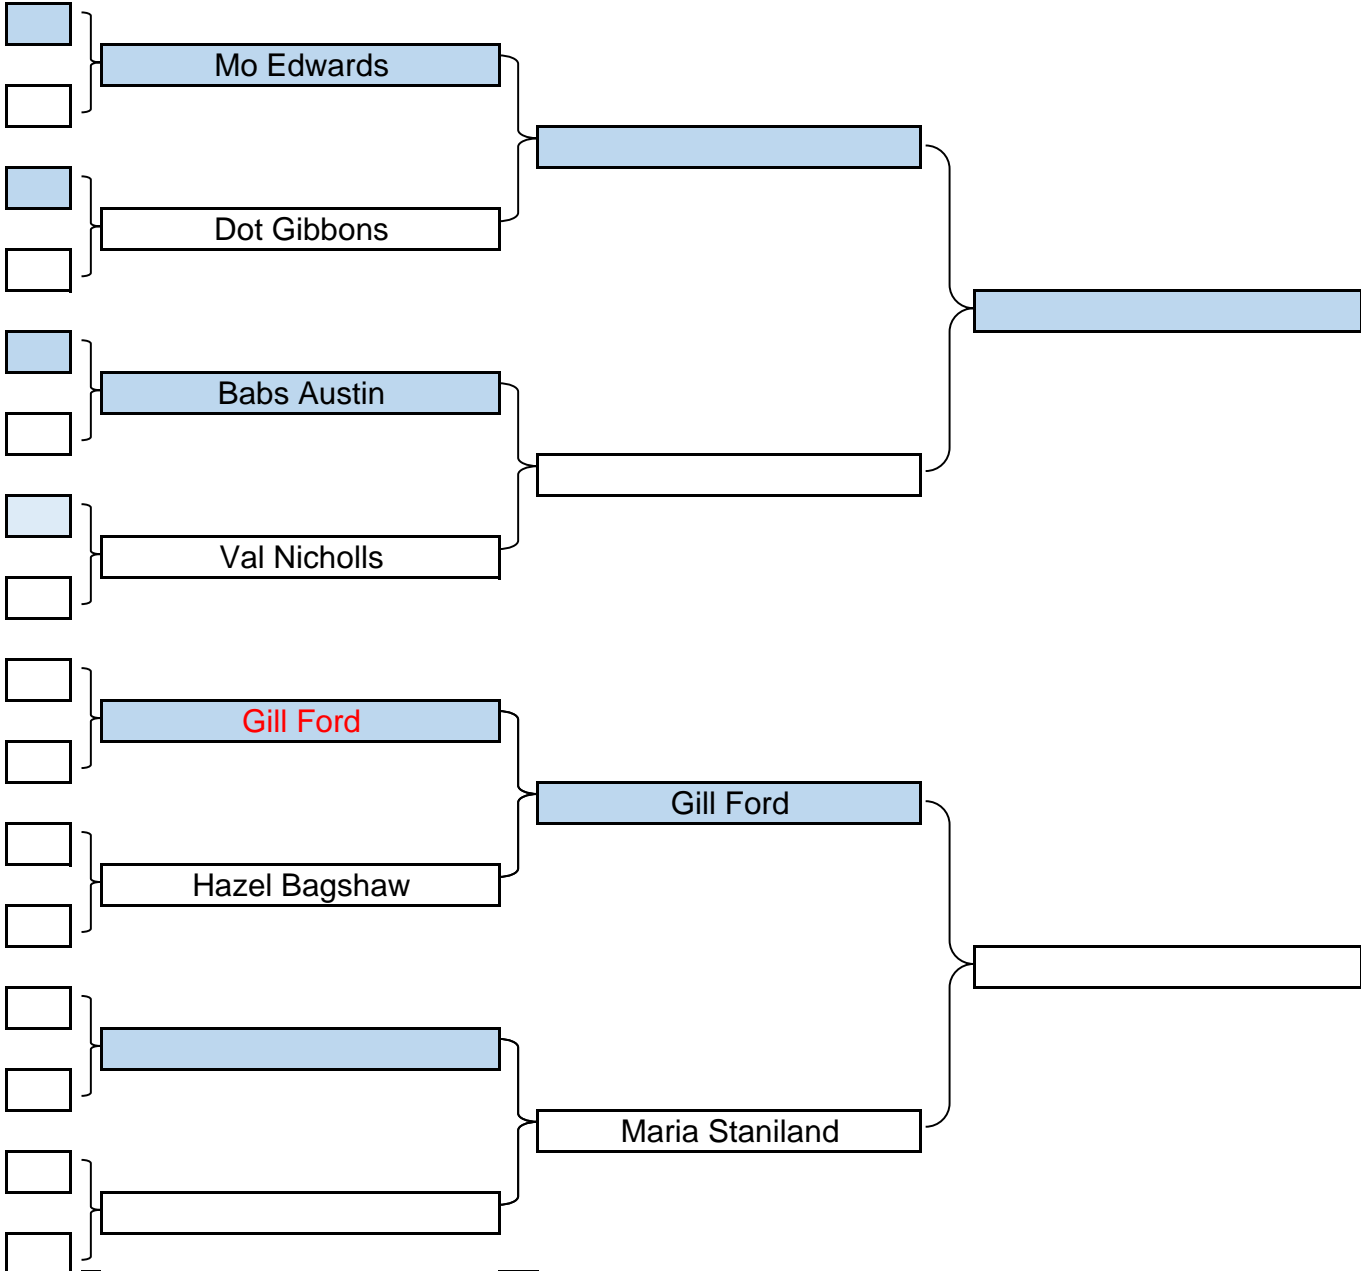

Ladies 2 BOWL SINGLES 2024 25

Challengers

QUARTER FINAL

13th Jan to 9th Mar 25

SEMI FINAL

10th Mar to 13th Apr 25

FINAL

24th 25th 26th April 25

Ladies 4 BOWL SINGLES 2024 25

CHALLENGERS

Round 2

11th Nov to 12th Jan 25

QUARTER FINAL

13th Jan to 9th Mar 25

SEMI FINAL

10th Mar to 13th Apr 25

FINAL

24th 25th 26th April 25

Ladies Pairs 2024 25

QUARTER FINAL

13th Jan to 9th Mar 25

SEMI FINAL

10th Mar to 13th Apr 25

FINAL