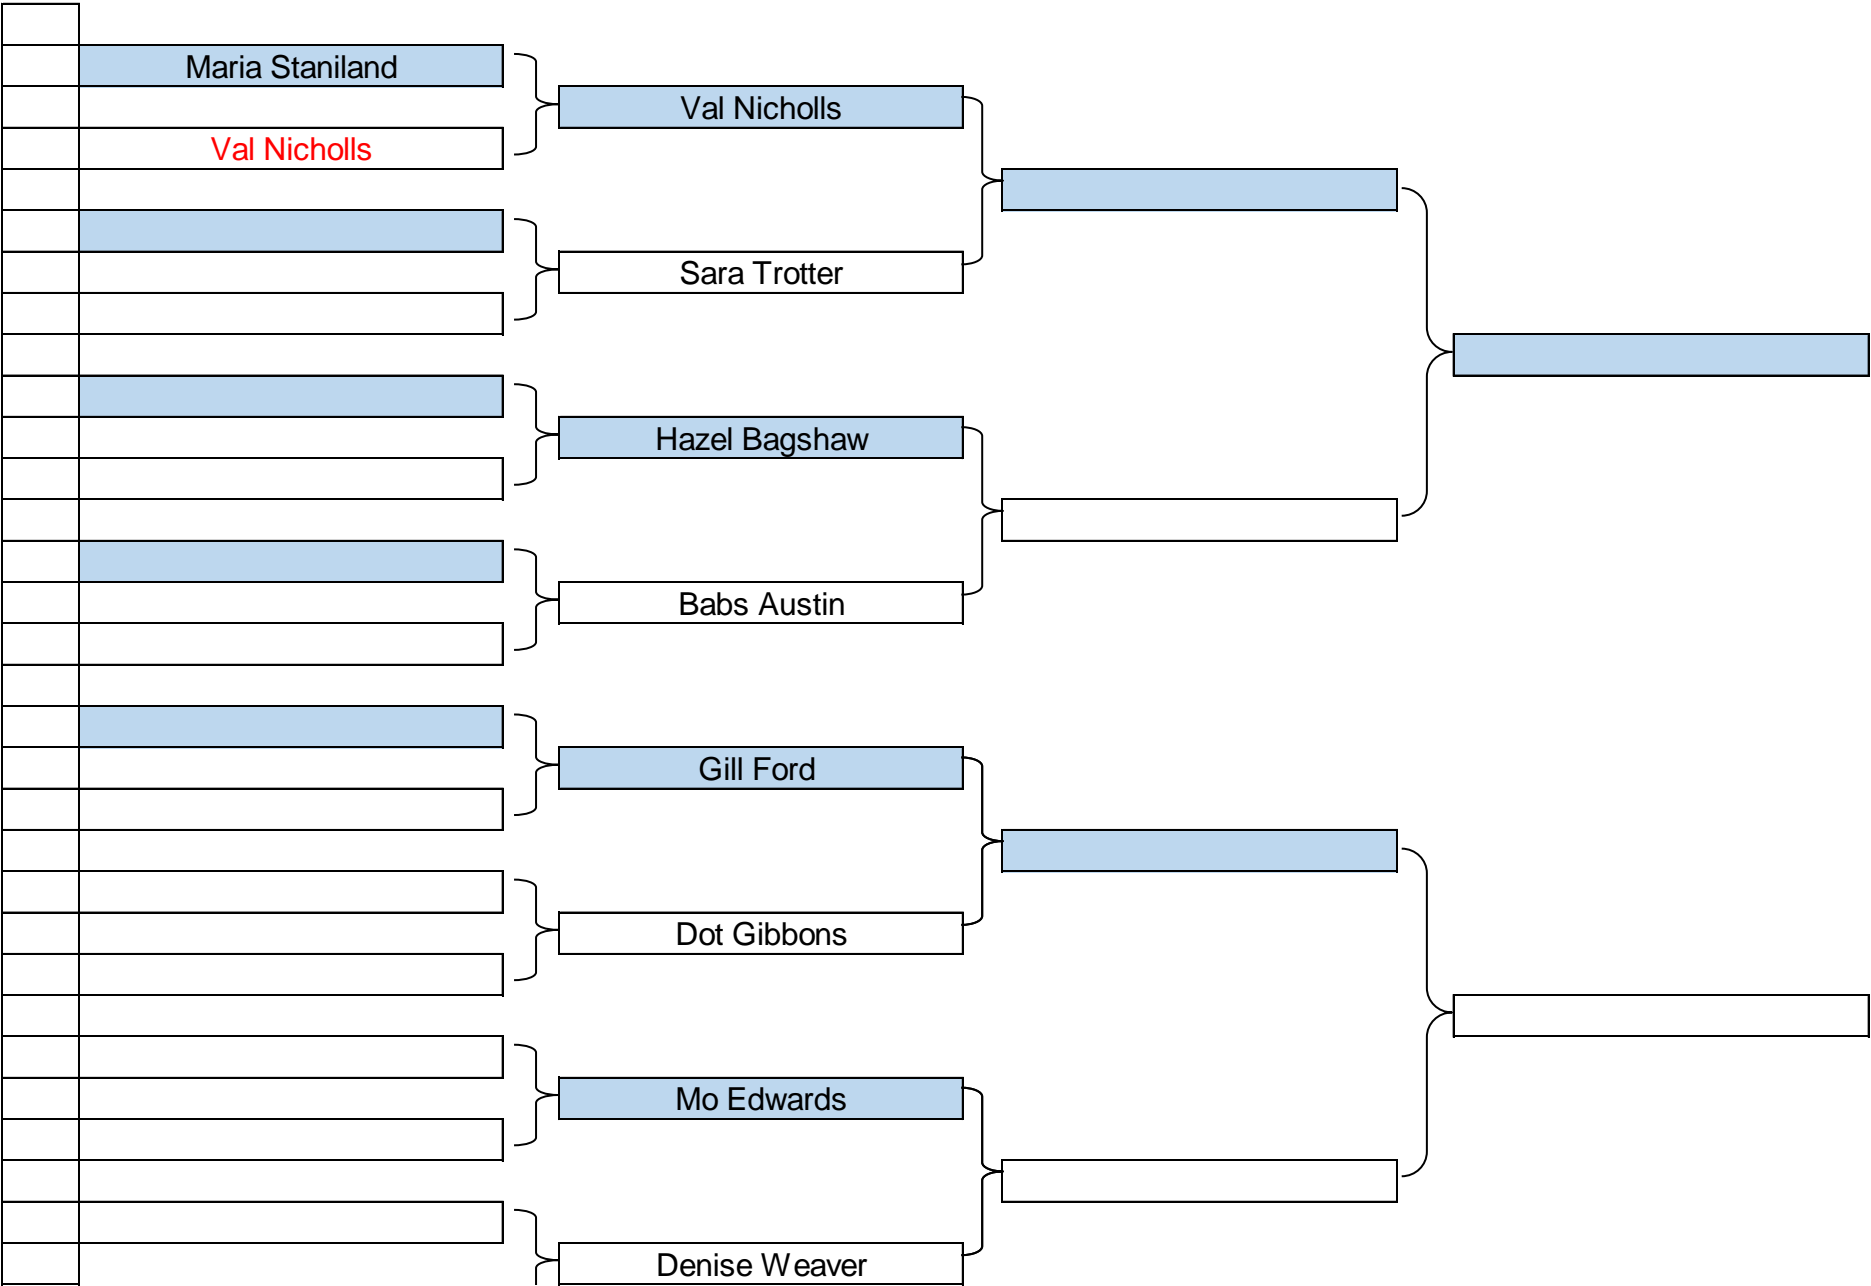

Ladies 4 BOWL SINGLES 2024 25

CHALLENGERS

Round 2

11th Nov to 12th Jan 25

QUARTER FINAL

13th Jan to 9th Mar 25

SEMI FINAL

10th Mar to 13th Apr 25

FINAL

24th 25th 26th April 25

Ladies Pairs 2024 25

QUARTER FINAL

13th Jan to 9th Mar 25

SEMI FINAL

10th Mar to 13th Apr 25

FINAL